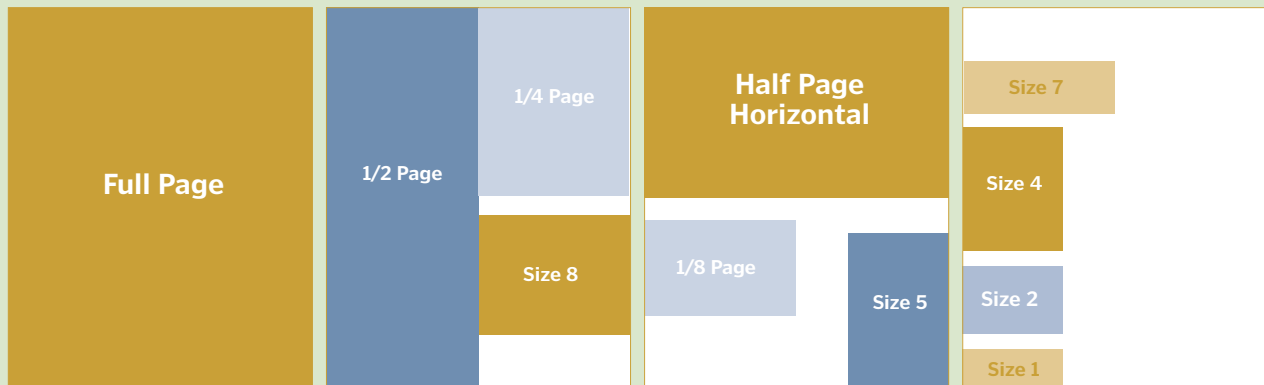

## WEEKDAY MODULAR SIZES

WEEKDAY SIZES	Dimensions	Inches Wide	Inches Deep
Double Truck .....	12.5 col. x 12.5" .....	20.750 .....	12.50
1/2 Double Truck .....	12.5 col. x 6.125" .....	20.750 .....	6.125
Full Page .....	6 col. x 12.5" .....	10.000 .....	12.50
1/2 Page Vertical .....	3 col. x 12.5" .....	4.916 .....	12.50
1/2 Page Horizontal .....	6 col. x 6.125" .....	10.000 .....	6.125
1/4 Page .....	3 col. x 6.125" .....	4.916 .....	6.125
Size 8 .....	3 col. x 4.30" .....	4.916 .....	4.30
1/8 Page .....	3 col. x 3.06" .....	4.916 .....	3.06
Size 7 .....	3 col. x 1.775" .....	4.916 .....	1.775
Size 5 .....	2 col. x 5" .....	3.222 .....	5.00
Size 4 .....	2 col. x 4" .....	3.388 .....	4.00
Size 2 .....	2 col. x 2" .....	3.388 .....	2.00
Size 1 .....	2 col. x 1" .....	3.388 .....	1.00

## WEEKEND MODULAR SIZES

### PRESENCE

**1/2 Banner**  
Retail - 5.138" x 2.0"  
Class - 5.164" x 2.0"

**Size One**  
Retail - 3.388" x 1.0"  
Class - 2.030" x 1.0"

**Size Two**  
Retail - 3.388" x 2.0"  
Class - 4.119" x 2.0"

**Size Three**  
Retail - 3.388" x 3.0"  
Class - 4.119" x 3.0"

**Size Four**  
Retail - 3.388" x 4.0"  
Class - 4.119" x 4.0"

**Size Five**  
Retail - 3.388" x 5.0"  
Class - 4.119" x 5.0"

**Size Six**  
Retail - 3.388" x 6.0"  
Class - 4.119" x 6.0"